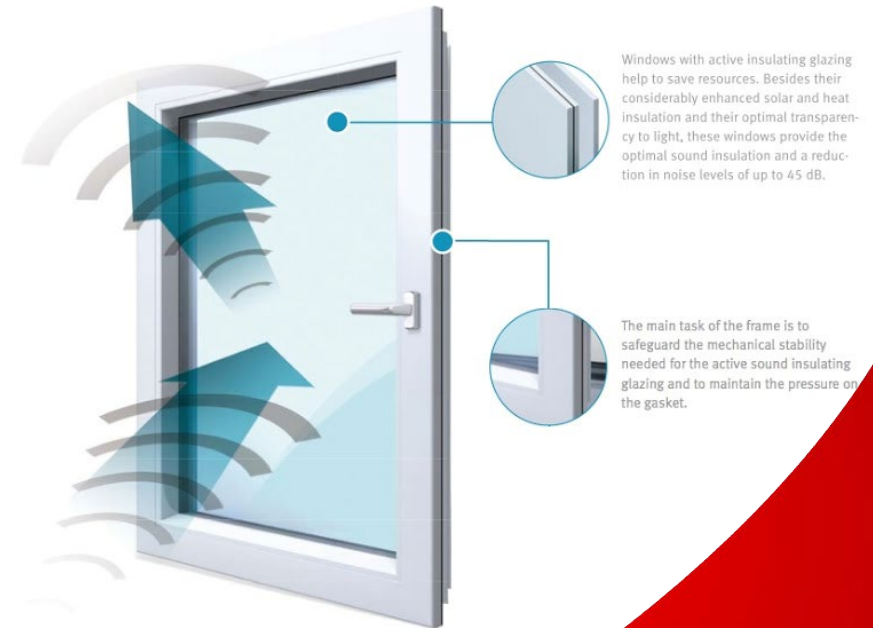

- Window and door hardware accessible to people with disabilities, smaller or weaker old aged people or children
- Every place with public accommodation have to be accesible
- Hardware located on bottom side of the window
- Perfect in rooms where are windows located in heights

Glazing options

- Over 100 types of glass
- Double pane or triple pane glazing
- Soundproof glass
- Laminated and tempered glass
- Solar control glass
- Design glass

Insect screens

- Easily attached from the inside of the room to the outside of the window
- Screens for all types of our doors and windows
- 44+ frame color options to match the window color
- Durable mesh material

Soundproof windows

- STC up to 48
- Our windows are NOT second windows!
- Unique high quality soundproof glazing
- Much less expensive than competitive products
- Learn more at www.acuprowindows.com

Window limiters

- Child safety tool that limits opening of the window
- Useful for buildings like schools, hospitals or family houses
- Burglar resistant
- No additional hardware

<https://www.youtube.com/watch?v=Y2tJThvf13o>