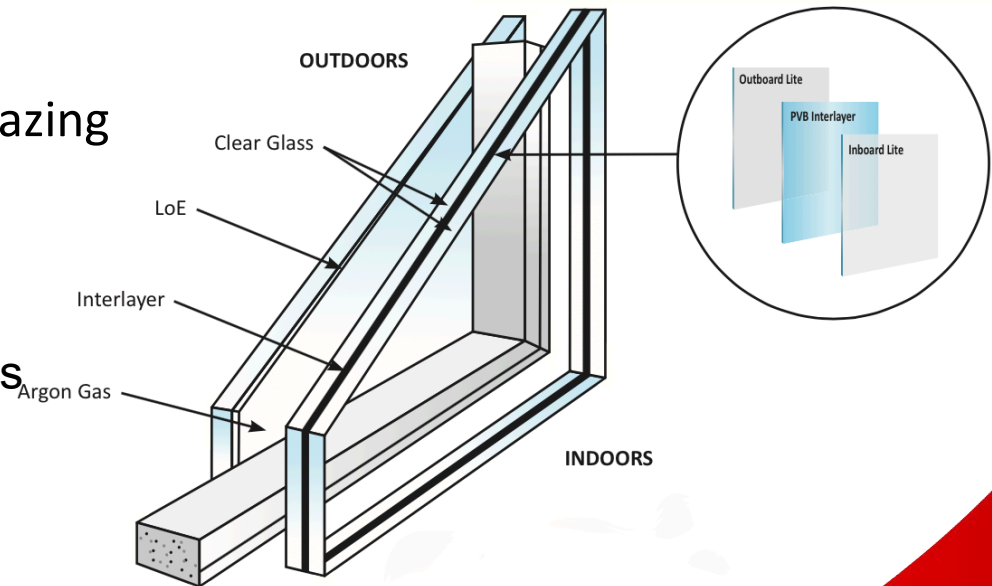

- Durable steel profile inside each sash and frame
- Allow to manufacture large assemblies
- All the hardware is attached to the steel
- Protects against burglars

<https://www.youtube.com/watch?v=5RIDWzTJoS8&pbjreload=10>

Options and accessories

- Everything is custom!
- 44+ colors for interior and exterior
- 44+ colors for grilles and insect screens
- to match color of the window
- Wide array of handles

ADA Compliant Hardware

- Window and door hardware accessible to people with disabilities, smaller or weaker old aged people or children
- Every place with public accommodation have to be accesible
- Hardware located on bottom side of the window
- Perfect in rooms where are windows located in heights

Glazing options

- Over 100 types of glass
- Double pane or triple pane glazing
- Soundproof glass
- Laminated and tempered glass
- Solar control glass
- Design glass

Insect screens

- Easily attached from the inside of the room to the outside of the window
- Screens for all types of our doors and windows
- 44+ frame color options to match the window color
- Durable mesh material