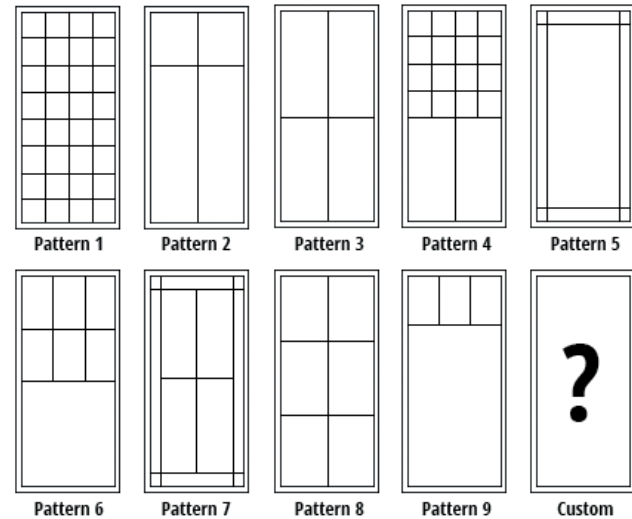

Grille options

Our product offers an attractive variety of grilles between the glass patterns and options to add style and curb appeal to your windows and doors, while maintaining easy cleaning.

With our custom pattern option the possibilities are virtually unlimited.

Contour Grille Sizes: 1", 3/4", 1/4"

Grille Color Options: We offer over 20 grille color options.

Ask our representative for more info.