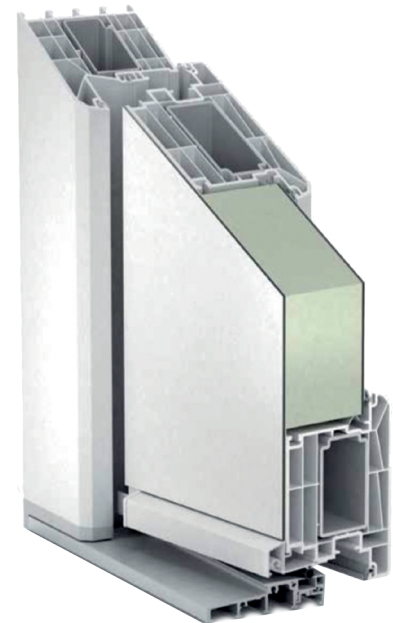

Intersash door paneling

Design and stability in a new dimension

Following latest trend of modern residential door paneling an innovative solution for attaching intersash door panelling has developed. It can be combined with the extensive paneling range for a multifaceted range of design variants.

- Superior thermal insulation up to values of passive houses
- Perfected look on the inside as well - without glazing beads
- Any position for push handles and glass panelling
- Aluminium weather bar for tightness against driving rain
- High strength from all around bonding