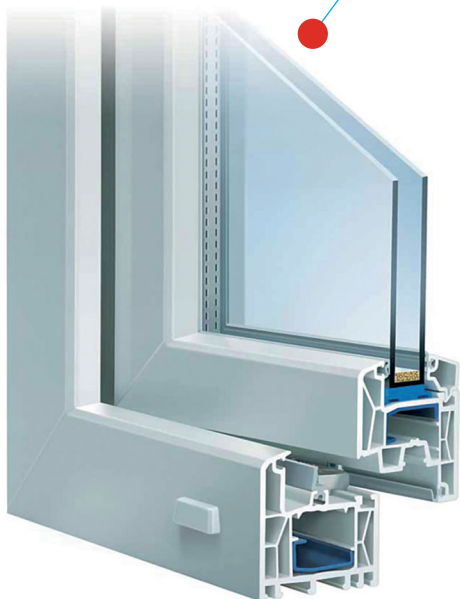

WEATHER SEAL

This system features two seal levels. An internal and external permanently elastic weather seal provides the perfect protection between the sash and the window frame. Further advantage: the window's rebate is very easy to clean.

M5/MD76

The invisible center seal highlights the soft and slender contours of the window profile. All hardware, lies behind the center gasket in the frame, protected against the weather. The greater the wind pressure, the greater the window's weather tightness.

CENTER SEAL

The seal at the center of the frame section is designed to create a pressure equalized rain screen design to give you the highest performance when it comes to resisting wind, water, cold and noise intrusions. The invisible seal is designed to increase the window's sealing properties with greater wind pressure. It supports the gentle contours of the window, is welded at all four corners and is located in front of all hardware for ideal protection against corrosion.

THERMAL INSULATION

The 76mm deep profiles will meet the requirements of even the most stringent energy world wide. Combine standards economy and ecology, it pays off short and longterm.

FIVE CHAMBERS

The unique, honeycombed profile chambers enhance the window's inherent structural stability, while counteracting torsion.