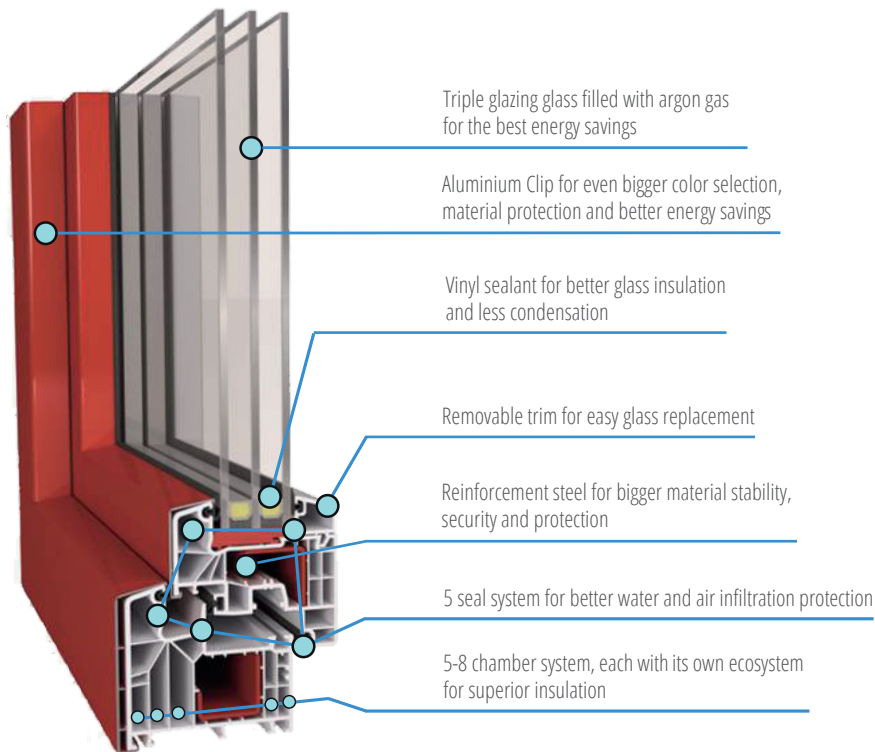

Our products top features

German Quality

Like many other German products such as automobiles, power tools, medical equipment and heavy machinery, where **quality** is the highest on the priority list. The window industry has gone through many innovations in the past 60 years. One of them being German company Trocal's introduction of the first series of vinyl windows into the marketplace.

Trocal's developments have been setting standards for the market and have been raising the bar for the competitors. High-tech manufacturing facilities, production lines and an engineering department with a never-ending battle for a better product is a reason for Trocal being one of the top manufacturers of window profiles.

Earth Friendly

Our system has high insulating properties, which save energy and reduce CO2 emissions. It is partially made out of recycled materials and the entire system is 100% recyclable.

Product Options

With our vast array of colors, grills and glazing you can customize your windows and doors to suit your individual style and needs.