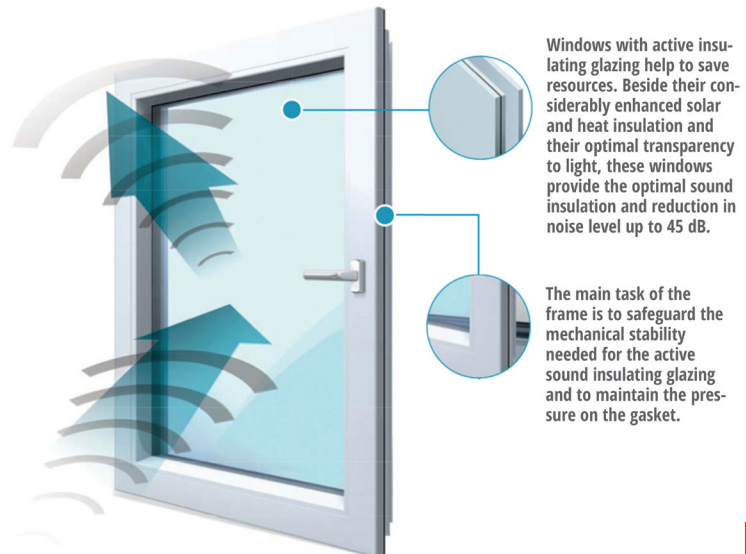

Energy Savings

All of our product lines provide you with superior energy efficiency and up to 40% saving on heat and cooling utility bills.

Easy Maintenance

Even after years of use mild detergents and water are completely adequate for cleaning the frames and sashes of TROCAL profiles, eliminating the need for expensive and time consuming coats of paint.

High Security

Our steel reinforced frame and multiple locking point system provides high security level unmatched by any available standard product.

Product for Lifetime

A constantly changing climate and regular air pollution can have an effect on window's material or function; therefore, TROCAL PVC windows are designed for maximum durability and long life.

Custom Solution

Whether a standard opening or complex configuration, our product will meet your needs with no extra cost.

Noise Reduction

Multiple point locking mechanism combined with several seals, gaskets and active sound insulating glazing provides for superior sound reduction up to STC48.